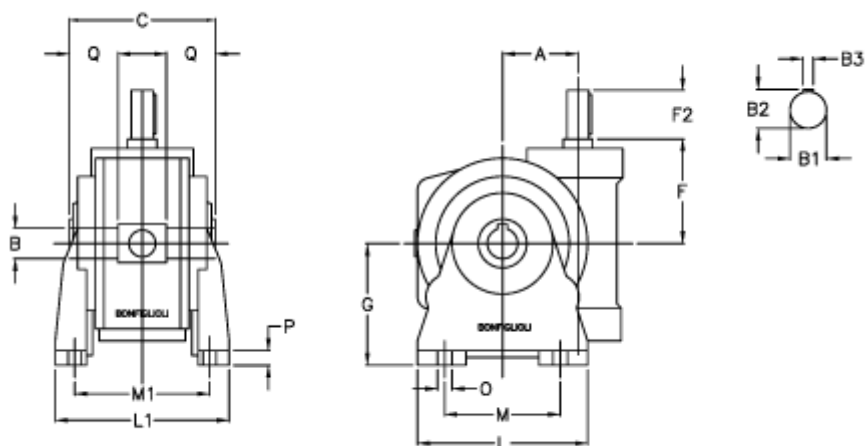

Article number: 3901049024300

Description: Worm gear with solid input shaft
VF 49V-24-HS

Measures

a	= 49.5	F2 = 40	Q = 22.5
B	= 25	g = 82	
B1	= 16	L = 110	
B2	= 18.0	L1 = 124	
B3	= 5	m = 63	
C	= 82	M1 = 98.5	
Description = VF 49V-xx-HS		O = 8.5	
F	= 65.0	P = 12	